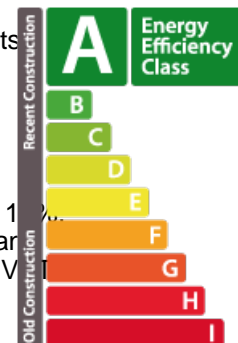

## DESCRIPTION

New TUSCANA residence (A/A/A) in Bertrange, MILLEWEE cityLot: C3\_2.02Your real estate agency REAL IMMO offers you this magnificent penthouse with a net living area of 133.13 m<sup>2</sup>, located on the 2nd and last floor of the residence. It will seduce you with its superior finishing qualities, its SOUTH-EAST exposure, its beautiful open spaces and its ceiling height of 3.50 m.The apartment consists of an entrance that leads you to a bright living room opening onto the 65 m<sup>2</sup> terrace and also giving access to the kitchen.The night area will offer you 1 master suite with dressing room and bathroom with WC, 2 bedrooms and a shower room with WC, a private laundry room and a separate WC.Living area: 133.13 m<sup>2</sup>Loggia area: 64.81 m<sup>2</sup>Weighted area: 154.57 m<sup>2</sup>Mixed price including VAT 3 and 17%: €2,333,852.80\*\*VAT at the super reduced rate of 3% subject to conditions at the agreement of the Registration and Estates Administration.Price including VAT 17%: €2,383,852.80The price includes:- 2 indoor parki...

### Energy class