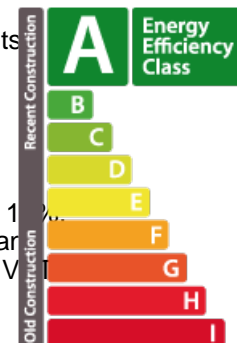

DESCRIPTION

New TUSCANA residence (A/A/A) in Bertrange, MILLEWEE cityLot: C3_2.02Your real estate agency REAL IMMO offers you this magnificent penthouse with a net living area of 133.13 m², located on the 2nd and last floor of the residence. It will seduce you with its superior finishing qualities, its SOUTH-EAST exposure, its beautiful open spaces and its ceiling height of 3.50 m.The apartment consists of an entrance that leads you to a bright living room opening onto the 65 m² terrace and also giving access to the kitchen.The night area will offer you 1 master suite with dressing room and bathroom with WC, 2 bedrooms and a shower room with WC, a private laundry room and a separate WC.Living area: 133.13 m²Loggia area: 64.81 m²Weighted area: 154.57 m²Mixed price including VAT 3 and 17%: €2,333,852.80**VAT at the super reduced rate of 3% subject to conditions at the agreement of the Registration and Estates Administration.Price including VAT 17%: €2,383,852.80The price includes:- 2 indoor parki...

CHARACTERISTICS

Number of pieces : 6
Nb. chamber (s) : 3
Area : 154.57m²
Nb. of bathrooms : 1
Equipped kitchen : Non

ENERGY PASS

Energy class

Thermal insulation class

CO2 emissions Class

✓ Real immo

📍 4 rue Michel Rodange L-2430
📞 +352 691 50 20 20
✉ info@real-immo.lu
🌐 <https://www.real-immo.lu/en/detail-425>