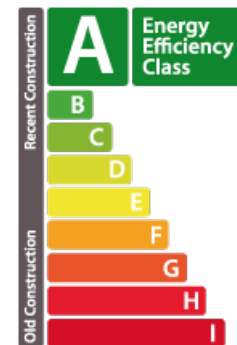

## DESCRIPTION

New TUSCANA residence (A/A/A) in Bertrange, MILLEWEE cityLot: C3\_2.01Your real estate agency REAL IMMO offers you this magnificent penthouse with a net living area of 132.09 m<sup>2</sup>, located on the 2nd and last floor of the residence. It will seduce you with its superior finishing qualities, its SOUTH-WEST exposure, its beautiful open spaces and its ceiling height of 3.50 m.The apartment consists of an entrance that leads you to a bright living room opening onto the 66 m<sup>2</sup> terrace and also giving access to the kitchen.The night area will offer you 1 master suite with dressing room and bathroom with WC, 2 bedrooms and a shower room with WC, a private laundry room and a separate WC.Living area: 132.09 m<sup>2</sup>Loggia area: 65.66 m<sup>2</sup>Weighted area: 153.79 m<sup>2</sup>Mixed price including VAT 3 and 17%: €2,361,219.65\*\*VAT at the super reduced rate of 3% subject to conditions and the agreement of the Registration and Estates Administration.Price including VAT 17%: €2,411,219.65The price includes:- 2 indoor parki...

### Energy class