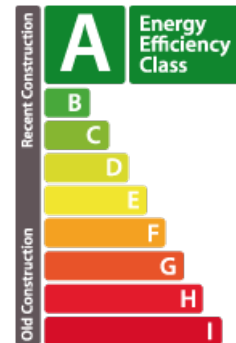

## DESCRIPTION

New TUSCANA residence (A/A/A) in Bertrange, MILLEWEE cityLot: C3\_2.01Your real estate agency REAL IMMO offers you this magnificent penthouse with a net living area of 132.09 m<sup>2</sup>, located on the 2nd and last floor of the residence. It will seduce you with its superior finishing qualities, its SOUTH-WEST exposure, its beautiful open spaces and its ceiling height of 3.50 m.The apartment consists of an entrance that leads you to a bright living room opening onto the 66 m<sup>2</sup> terrace and also giving access to the kitchen.The night area will offer you 1 master suite with dressing room and bathroom with WC, 2 bedrooms and a shower room with WC, a private laundry room and a separate WC.Living area: 132.09 m<sup>2</sup>Loggia area: 65.66 m<sup>2</sup>Weighted area: 153.79 m<sup>2</sup>Mixed price including VAT 3 and 17%: €2,361,219.65\*\*VAT at the super reduced rate of 3% subject to conditions and the agreement of the Registration and Estates Administration.Price including VAT 17%: €2,411,219.65The price includes:- 2 indoor parki...

### Energy class