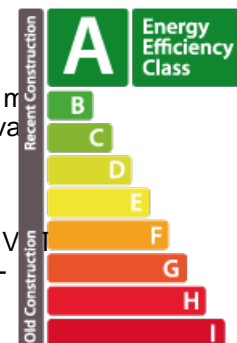

DESCRIPTION

New TUSCANA residence (A/A/A) in Bertrange, MILLEWEE cityLot: C3_1.06Your real estate agency REAL IMMO offers you this new apartment with a net living area of 52.09m², located on the 1st floor of the residence. It will seduce you with its superior finishing qualities, its SOUTH exposure, its beautiful spaces and its ceiling height of 2.80 m.The apartment consists of an entrance that will lead you to a bright living room open to the kitchen and also giving access to the 9 m² loggia.The night area will offer you 1 bedroom, a shower room with WC, a private laundry room and a separate WC.Living area: 52.09 m²Loggia area: 8.66 m²Weighted area: 55.55 m²Mixed price including VAT 3 and 17%: €745,806.80**VAT at the super reduced rate of 3% subject to conditions and the agreement of the Registration and Estates Administration.Price including VAT 17%: €795,806.81The price includes:- 1 covered outdoor space (carport type)- private cellarVEFA, estimated delivery: 2027The TUSCANA residence is lo...

ENERGY PASS

Energy class

CHARACTERISTICS

Number of pieces : 3
Nb. chamber (s) : 1
Area : 55.55m²
Nb. of bathrooms : -
Equipped kitchen : Non

Thermal insulation class

A

CO2 emissions Class

A