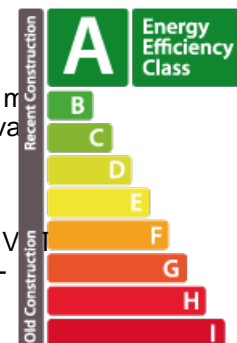

DESCRIPTION

New TUSCANA residence (A/A/A) in Bertrange, MILLEWEE cityLot: C3_1.06Your real estate agency REAL IMMO offers you this new apartment with a net living area of 52.09m², located on the 1st floor of the residence. It will seduce you with its superior finishing qualities, its SOUTH exposure, its beautiful spaces and its ceiling height of 2.80 m.The apartment consists of an entrance that will lead you to a bright living room open to the kitchen and also giving access to the 9 m² loggia.The night area will offer you 1 bedroom, a shower room with WC, a private laundry room and a separate WC.Living area: 52.09 m²Loggia area: 8.66 m²Weighted area: 55.55 m²Mixed price including VAT 3 and 17%: €745,806.80**VAT at the super reduced rate of 3% subject to conditions and the agreement of the Registration and Estates Administration.Price including VAT 17%: €795,806.81The price includes:- 1 covered outdoor space (carport type)- private cellarVEFA, estimated delivery: 2027The TUSCANA residence is lo...

ENERGY PASS

Energy class

CHARACTERISTICS

Number of pieces : 3
Nb. chamber (s) : 1
Area : 55.55m²
Nb. of bathrooms : -
Equipped kitchen : Non

Thermal insulation class

CO2 emissions Class

✓ Real immo

📍 4 rue Michel Rodange L-2430
☎ +352 691 50 20 20
✉ info@real-immo.lu
🌐 <https://www.real-immo.lu/en/detail-423>