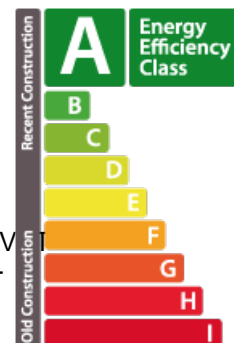

DESCRIPTION

New TUSCANA residence (A/A/A) in Bertrange, MILLEWEE cityLot: C3_1.04Your real estate agency REAL IMMO offers you this new apartment with a net living area of 54.26 m², located on the 1st floor of the residence. It will seduce you with its superior finishing qualities, its SOUTH-EAST exposure, its beautiful spaces and its ceiling height of 2.80 m.The apartment consists of an entrance that will lead you to a bright living room open to the kitchen and also giving access to the 10 m² loggia.The night area will offer you 1 bedroom, a shower room with toilet and a private laundry room.Living area: 54.26 m²Loggia area: 10.43 m²Weighted area: 58.43 m²Mixed price including VAT 3 and 17%: €784,609.44**VAT at the super reduced rate of 3% subject to conditions and the agreement of the Registration and Estates Administration.Price including VAT 17%: €834,609.44The price includes:- 1 covered outdoor space (carport type)- private cellarVEFA, estimated delivery: 2027The TUSCANA residence is locat...

ENERGY PASS

Energy class

CHARACTERISTICS

Number of pieces : 3
Nb. chamber (s) : 1
Area : 58.43m²
Nb. of bathrooms : -
Equipped kitchen : Non

Thermal insulation class

A

CO2 emissions Class

A