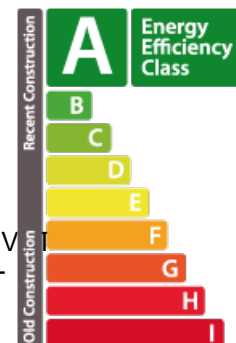

## DESCRIPTION

New TUSCANA residence (A/A/A) in Bertrange, MILLEWEE cityLot: C3\_1.04Your real estate agency REAL IMMO offers you this new apartment with a net living area of 54.26 m<sup>2</sup>, located on the 1st floor of the residence. It will seduce you with its superior finishing qualities, its SOUTH-EAST exposure, its beautiful spaces and its ceiling height of 2.80 m.The apartment consists of an entrance that will lead you to a bright living room open to the kitchen and also giving access to the 10 m<sup>2</sup> loggia.The night area will offer you 1 bedroom, a shower room with toilet and a private laundry room.Living area: 54.26 m<sup>2</sup>Loggia area: 10.43 m<sup>2</sup>Weighted area: 58.43 m<sup>2</sup>Mixed price including VAT 3 and 17%: €784,609.44\*\*VAT at the super reduced rate of 3% subject to conditions and the agreement of the Registration and Estates Administration.Price including VAT 17%: €834,609.44The price includes:- 1 covered outdoor space (carport type)- private cellarVEFA, estimated delivery: 2027The TUSCANA residence is locat...

## ENERGY PASS

### Energy class

### Thermal insulation class

**A**