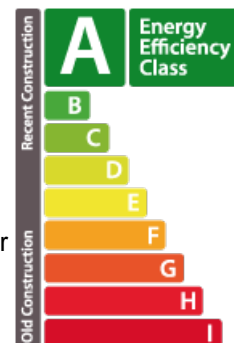

DESCRIPTION

New TUSCANA residence (A/A/A) in Bertrange, MILLEWEE cityLot: C3_1.01Your real estate agency REAL IMMO offers you this new apartment with a net living area of 55.17 m², located on the 1st floor of the residence. It will seduce you with its superior finishing qualities, its SOUTH-WEST exposure, its beautiful spaces and its ceiling height of 2.80 m.The apartment consists of an entrance that will lead you to a bright living room open to the kitchen and also giving access to the 11m² loggia.The night area will offer you 1 bedroom, a shower room with toilet and a private laundry room.Living area: 55.17 m²Loggia area: 10.93 m²Weighted area: 59.54 m²Mixed price including VAT 3 and 17%: €763,697.98**VAT at the super reduced rate of 3% subject to conditions and the agreement of the Registration and Estates Administration.The price includes:- 1 covered outdoor space (carport type)- 1 private cellarPrice including VAT 17%: €813,697.98VEFA, estimated delivery: 2027The TUSCANA residence is locate...

CHARACTERISTICS

Number of pieces : 2
Nb. chamber (s) : 1
Area : 59.54m²
Nb. of bathrooms : -
Equipped kitchen : Non

ENERGY PASS

Energy class

Thermal insulation class

CO2 emissions Class

✓ Real immo

📍 4 rue Michel Rodange L-2430
☎ +352 691 50 20 20
✉ info@real-immo.lu
🌐 <https://www.real-immo.lu/en/detail-418>