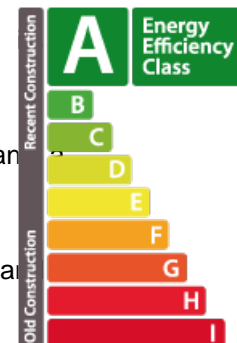

## DESCRIPTION

New TUSCANA residence (A/A/A) in Bertrange, MILLEWEE cityLot: C3\_0.04Your real estate agency REAL IMMO offers you this new 2-bedroom apartment with a net living area of 86.29 m<sup>2</sup>, located on the ground floor of the residence. It will seduce you with the superior quality of its finishes, its beautiful spaces, SOUTH-WEST exposure and its ceiling height of 2.80 m.The apartment consists of an entrance that will lead you to a bright living room open to the kitchen and also giving access to the 15 m<sup>2</sup> terrace and the 27 m<sup>2</sup> private garden.The night area will offer you 2 bedrooms, a bathroom with WC, a private laundry room and a separate WC Surfaces (subject to modifications during execution):Living area: 86.29 m<sup>2</sup>Terrace area: 15.38 m<sup>2</sup>Garden area: 27.37 m<sup>2</sup>Weighted area: 95.18 m<sup>2</sup>Mixed VAT price 3 and 17%: €1,253,471.16\*\*VAT at the super reduced rate of 3% subject to conditions and the agreement of the Registration administration.The price includes:- 1 indoor parking space- 1 priv...

### Energy class