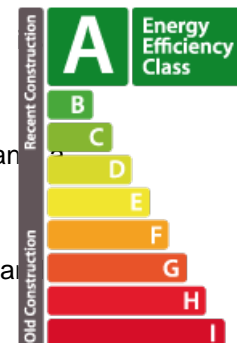

## DESCRIPTION

New TUSCANA residence (A/A/A) in Bertrange, MILLEWEE cityLot: C3\_0.04Your real estate agency REAL IMMO offers you this new 2-bedroom apartment with a net living area of 86.29 m<sup>2</sup>, located on the ground floor of the residence. It will seduce you with the superior quality of its finishes, its beautiful spaces, SOUTH-WEST exposure and its ceiling height of 2.80 m.The apartment consists of an entrance that will lead you to a bright living room open to the kitchen and also giving access to the 15 m<sup>2</sup> terrace and the 27 m<sup>2</sup> private garden.The night area will offer you 2 bedrooms, a bathroom with WC, a private laundry room and a separate WC Surfaces (subject to modifications during execution):Living area: 86.29 m<sup>2</sup>Terrace area: 15.38 m<sup>2</sup>Garden area: 27.37 m<sup>2</sup>Weighted area: 95.18 m<sup>2</sup>Mixed VAT price 3 and 17%: €1,253,471.16\*\*VAT at the super reduced rate of 3% subject to conditions and the agreement of the Registration administration.The price includes:- 1 indoor parking space- 1 priv...

### Energy class

### Thermal insulation class

**A**