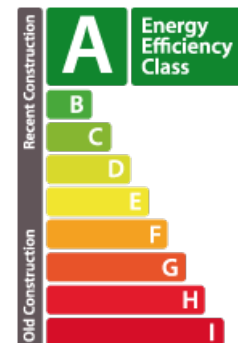

DESCRIPTION

Discover the virtual visit and more information on our website: <https://milleweebertrange.lu> The prestigious Gemini One residence is located in the magnificent residential domain "Millewee", in the heart of the very popular commune of Bertrange. This residence will seduce you by its volumes, its exceptional ceiling height of 3.75 meters as well as by its very high quality finishing. It has a large wellness area with a swimming pool, sauna, hammam and fitness room which future residents will be able to enjoy. The buyers will be able to take advantage of the services of the interior designer Laurent Biever in order to design their homes according to their needs and desires. The apartment lot 3-04 is a 4-bedroom apartment of 192 sqm located on the third floor of the residence which is composed of a beautiful living space of more than 70 sqm with open kitchen and access to a terrace of 22 sqm exposed to the South offering a superb view on Luxembourg. The night part is composed of 4 bedrooms, ...

CHARACTERISTICS

Number of pieces : -
Nb. chamber (s) : 4
Area : 203.33m²
Nb. of bathrooms : 1
Equipped kitchen : Non

ENERGY PASS

Energy class

Thermal insulation class

A

CO2 emissions Class

A