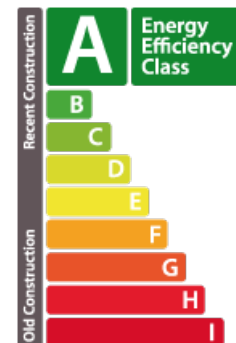

DESCRIPTION

Discover the virtual visit and more information on our website: <https://milleweebertrange.lu> The prestigious Gemini One residence is located in the magnificent residential domain "Millewee", in the heart of the very popular commune of Bertrange. This residence will seduce you by its volumes, its exceptional ceiling height of 3.75 meters as well as by its very high quality finishing. It has a large wellness area with a swimming pool, sauna, hammam and fitness room which future residents will be able to enjoy. The buyers will be able to take advantage of the services of the interior designer Laurent Bieber in order to design their homes according to their needs and desires. The apartment lot 3-04 is a 4-bedroom apartment of 192 sqm located on the third floor of the residence which is composed of a beautiful living space of more than 70 sqm with open kitchen and access to a terrace of 22 sqm exposed to the South offering a superb view on Luxembourg. The night part is composed of 4 bedrooms, ...

CHARACTERISTICS

Number of pieces : -
Nb. chamber (s) : 4
Area : 203.33m²
Nb. of bathrooms : 1
Equipped kitchen : Non

ENERGY PASS

Energy class

Thermal insulation class

A

CO2 emissions Class

A