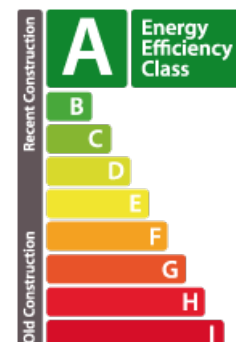

DESCRIPTION

Discover the virtual visit and more information on our website: <https://milleweebertrange.lu> The prestigious Gemini One residence is located in the magnificent residential domain "Millewee", in the heart of the very popular commune of Bertrange. This residence will seduce you by its volumes, its exceptional ceiling height of 3.75 meters as well as by its very high quality finishing. It has a large wellness area with a swimming pool, sauna, hammam and fitness room which future residents will be able to enjoy. The buyers will be able to take advantage of the services of the interior designer Laurent Bieber in order to design their homes according to their needs and desires. The apartment lot 3-04 is a 4-bedroom apartment of 192 sqm located on the third floor of the residence which is composed of a beautiful living space of more than 70 sqm with open kitchen and access to a terrace of 22 sqm exposed to the South offering a superb view on Luxembourg. The night part is composed of 4 bedrooms, ...

CHARACTERISTICS

Number of pieces : -
Nb. chamber (s) : 4
Area : 203.33m²
Nb. of bathrooms : 1
Equipped kitchen : Non

ENERGY PASS

Energy class

Thermal insulation class

A

CO2 emissions Class

A