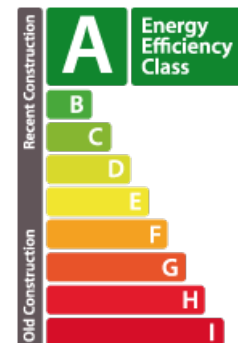

DESCRIPTION

Discover the virtual visit and more information on our website: <https://milleweebertrange.lu> The prestigious Gemini One residence is located in the magnificent residential domain "Millewee", in the heart of the very popular commune of Bertrange. This residence will seduce you by its volumes, its exceptional ceiling height of 3.75 meters as well as by its very high quality finishing. It has a large wellness area with a swimming pool, sauna, hammam and fitness room which future residents will be able to enjoy. The buyers will be able to take advantage of the services of the interior designer Laurent Biever in order to design their homes according to their needs and desires. Apartment lot 2-02 is a 3-bedroom apartment of 113 sqm located on the second floor of the residence. It comprises a beautiful living space of 51 sqm with an open kitchen and access to a terrace of 11 sqm. The night part is composed of 3 bedrooms of 15 sqm, 13 sqm and 10 sqm as well as a bathroom and a shower room. The ap...

CHARACTERISTICS

Number of pieces : -
Nb. chamber (s) : 3
Area : 118.86m²
Nb. of bathrooms : 1
Equipped kitchen : Non

ENERGY PASS

Energy class

Thermal insulation class

A

CO2 emissions Class

A