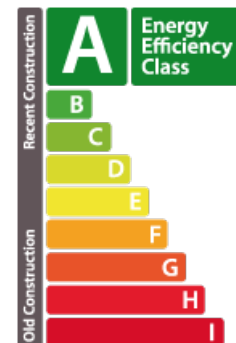

DESCRIPTION

Discover the virtual visit and more information on our website: <https://milleweebertrange.lu> The prestigious Gemini One residence is located in the magnificent residential domain "Millewee", in the heart of the very popular commune of Bertrange. This residence will seduce you by its volumes, its exceptional ceiling height of 3.75 meters as well as by its very high quality finishing. It has a large wellness area with a swimming pool, sauna, hammam and fitness room which future residents will be able to enjoy. The buyers will be able to take advantage of the services of the interior designer Laurent Bieber in order to design their homes according to their needs and desires. Apartment lot 2-02 is a 3-bedroom apartment of 113 sqm located on the second floor of the residence. It comprises a beautiful living space of 51 sqm with an open kitchen and access to a terrace of 11 sqm. The night part is composed of 3 bedrooms of 15 sqm, 13 sqm and 10 sqm as well as a bathroom and a shower room. The ap...

CHARACTERISTICS

Number of pieces : -
Nb. chamber (s) : 3
Area : 118.86m²
Nb. of bathrooms : 1
Equipped kitchen : Non

ENERGY PASS

Energy class

Thermal insulation class

A

CO2 emissions Class

A