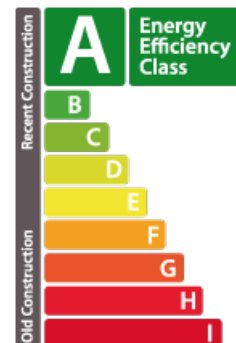

ENERGY PASS

Energy class