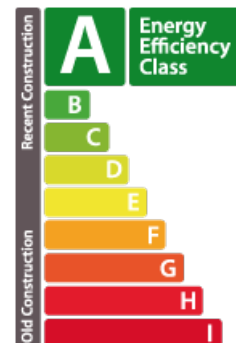

DESCRIPTION

Discover the virtual tour as well as more information on our website: <https://www.real-immo.lu/milleweebertrange>. The Sagitta residence is located in the Millewee project, a future residential area in the popular town of Bertrange. Sagitta has been designed to offer its residents an exceptional living environment. Distributed over four levels, Sagitta will house 8 three-bedroom apartments, ranging from 109 to 122 sqm of living space. Each unit will include beautiful outdoor spaces (terrace, garden), with a ceiling height of 2.79 m and 3.50 m for the 2 apartments on the 3rd floor and will also have parking spaces. The location is ideal; a stone's throw from the European School, the future tramway and the Belle Etoile. This 122.50 sqm apartment, located on the 3rd floor of the Sagitta residence, will seduce you with its beautiful spaces and its 3.50 m high ceiling. The apartment is composed of an entrance that will lead you to a bright living room open to the kitchen and also giving access t...

ENERGY PASS

Energy class

CHARACTERISTICS

- Number of pieces : -
- Nb. chamber (s) : 3
- Area : 130.35m²
- Nb. of bathrooms : 2
- Equipped kitchen : Non

Thermal insulation class

CO2 emissions Class

4 rue Michel Rodange L-2430