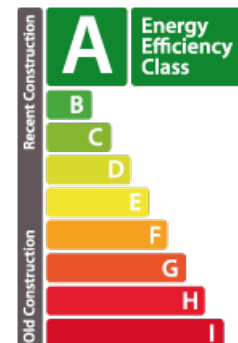

DESCRIPTION

Discover the virtual tour as well as more information on our website: <https://www.real-immo.lu/milleweebertrange>. The Sagitta residence is located in the Millewee project, a future residential area in the popular town of Bertrange. Sagitta has been designed to offer its residents an exceptional living environment. Distributed over four levels, Sagitta will house 8 three-bedroom apartments, ranging from 109 to 122 sqm of living space. Each unit will include beautiful outdoor spaces (terrace, garden), with a ceiling height of 2.79 m and 3.50 m for the 2 apartments on the 3rd floor and will also have parking spaces. The location is ideal; a stone's throw from the European School, the future tramway and the Belle Etoile. This 122.50 sqm apartment, located on the 3rd floor of the Sagitta residence, will seduce you with its beautiful spaces and its 3.50 m high ceiling. The apartment is composed of an entrance that will lead you to a bright living room open to the kitchen and also giving access t...

ENERGY PASS

Energy class

CHARACTERISTICS

- Number of pieces : -
- Nb. chamber (s) : 3
- Area : 130.35m²
- Nb. of bathrooms : 2
- Equipped kitchen : Non

Thermal insulation class

CO2 emissions Class

4 rue Michel Rodange L-2430