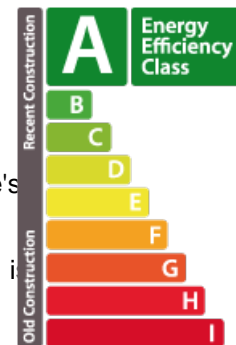

PRIX FIXE !
PAS D'INDEXATION
milleweebertrange.lu

DESCRIPTION

Discover the virtual tour as well as more information on our website: <https://www.real-immo.lu/milleweebertrange.Housing> price subject to the conditions of the "Housing Pact". The Sagitta residence is located in the Millewee project, a future residential area in the popular town of Bertrange. Sagitta has been designed to offer its residents an exceptional living environment. Distributed over four levels, Sagitta will house 8 three-bedroom apartments, ranging from 109 to 122 sqm of living space. Each unit will include beautiful outdoor spaces (terrace, garden), with a ceiling height of 2.79 m and 3.50 m for the 2 apartments on the 3rd floor and will also have parking spaces. The location is ideal; a stone's throw from the European School, the future tramway and the Belle Etoile. This 111.93 sqm apartment, located on the 2nd floor of the Sagitta residence, will seduce you with its beautiful spaces and its 2.79 m high ceiling. The apartment is composed of an entrance that will lead you to a b...

CHARACTERISTICS

Number of pieces : -
Nb. chamber (s) : 3
Area : 118.33m²
Nb. of bathrooms : 1
Equipped kitchen : Non

ENERGY PASS

Energy class

Thermal insulation class

A

CO2 emissions Class

A