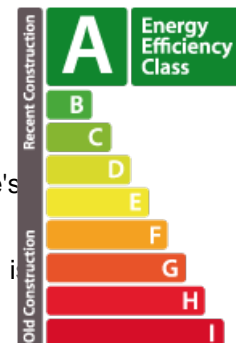

PRIX FIXE !
PAS D'INDEXATION
milleweebertrange.lu

DESCRIPTION

Discover the virtual tour as well as more information on our website: <https://www.real-immo.lu/milleweebertrange>. Housing price subject to the conditions of the "Housing Pact". The Sagitta residence is located in the Millewee project, a future residential area in the popular town of Bertrange. Sagitta has been designed to offer its residents an exceptional living environment. Distributed over four levels, Sagitta will house 8 three-bedroom apartments, ranging from 109 to 122 sqm of living space. Each unit will include beautiful outdoor spaces (terrace, garden), with a ceiling height of 2.79 m and 3.50 m for the 2 apartments on the 3rd floor and will also have parking spaces. The location is ideal; a stone's throw from the European School, the future tramway and the Belle Etoile. This 111.93 sqm apartment, located on the 2nd floor of the Sagitta residence, will seduce you with its beautiful spaces and its 2.79 m high ceiling. The apartment is composed of an entrance that will lead you to a b...

CHARACTERISTICS

Number of pieces : -
Nb. chamber (s) : 3
Area : 118.33m²
Nb. of bathrooms : 1
Equipped kitchen : Non

ENERGY PASS

Energy class

Thermal insulation class

A

CO2 emissions Class

A