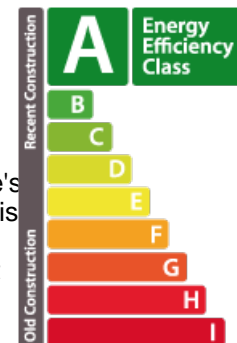

## DESCRIPTION

Discover the virtual tour as well as more information on our website: <https://www.real-immo.lu/milleweebertrangeHousing> price subject to the conditions of the "Housing Pact". The Sagitta residence is located in the Millewee project, a future residential area in the popular town of Bertrange. Sagitta has been designed to offer its residents an exceptional living environment. Distributed over four levels, Sagitta will house 8 three-bedroom apartments, ranging from 109 to 122 sqm of living space. Each unit will include beautiful outdoor spaces (terrace, garden), with a ceiling height of 2.79 m and 3.50 m for the 2 apartments on the 3rd floor and will also have parking spaces. The location is ideal; a stone's throw from the European School, the future tramway and the Belle Etoile. This apartment of 122.98 sqm, located on the 1st floor of the Sagitta residence, will seduce you with its beautiful spaces and its high ceiling of 2.79 m. The apartment is composed of an entrance that will lead you t...

### Energy class

### Thermal insulation class

**A**