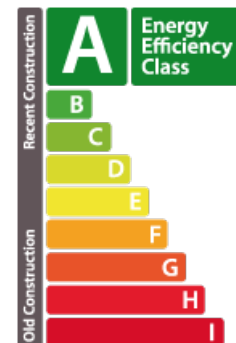

DESCRIPTION

Discover the virtual tour as well as more information on our website: <https://www.real-immo.lu/milleweebertrange> The Sagitta residence is located in the Millewee project, a future residential area in the popular town of Bertrange. Sagitta has been designed to offer its residents an exceptional living environment. Distributed over four levels, Sagitta will house 8 three-bedroom apartments, ranging from 109 to 122 sqm of living space. Each unit will include beautiful outdoor spaces (terrace, garden), with a ceiling height of 2.79 m and 3.50 m for the 2 apartments on the 3rd floor and will also have two parking spaces. The location is ideal; a stone's throw from the European School, the future tramway and the Belle Etoile. This apartment of 110.99 sqm, located on the ground floor of the Sagitta residence, will seduce you by its beautiful spaces and its height under ceiling of 2.79 m. The apartment is composed of an entrance that will lead you to a bright living room open to the kitchen and al...

CHARACTERISTICS

Number of pieces : -
Nb. chamber (s) : 3
Area : 152.62m²
Nb. of bathrooms : 1
Equipped kitchen : Non

ENERGY PASS

Energy class

Thermal insulation class

A

CO2 emissions Class

A